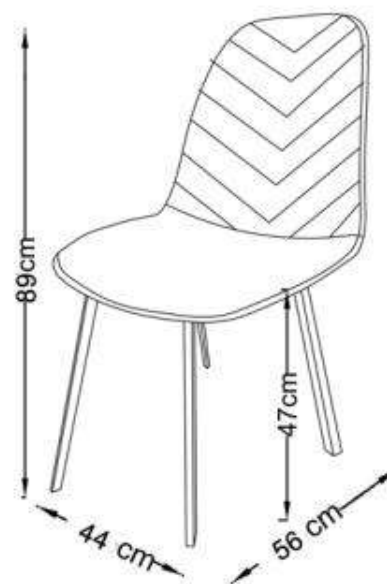

K-462

1

 max. 120 kg

A		X1
B		X1
C	 M6x16mm	X4
D	 Ø6xØ16mm	X4
E		X1